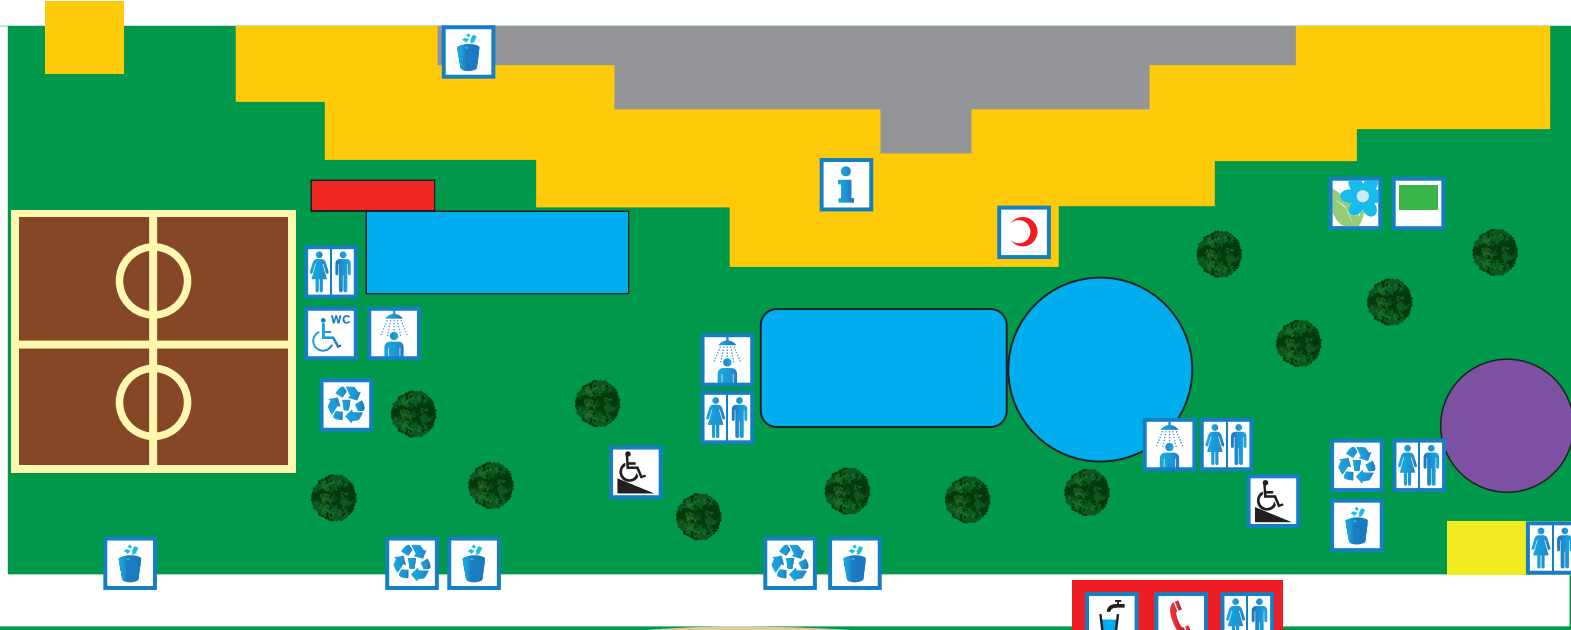

KEFALUKA RESORT OTEL

	BLUE FLAG MAVİ BAYRAK
	BLUE FLAG PANEL MAVİ BAYRAK PANOSU
	INFO MAVİ BAYRAK DANIŞMA NOKTASI
	PHONE TELEFON
	RED CROSS İLKYARDIM
	LIFEGUARD TOWER CANKURTARAN KULESİ
	SWIMMING BORDER YÜZME SINIRI
	BEACH BORDER PLAJ SINIRI
	WATER SPORTS BORDER SU SPORLARI SINIRI
	SAMPLING WATER NUMUNE NOKTASI
	DRINKING WATER İÇME SUYU
	TOILETS TUVALET
	HANDICAPPED TOILET ENGELLİ TUVALETİ
	HANDICAPPED RAMP ENGELLİ RAMPASI
	SHOWER DUŞ
	CABINS SOYUNMA KABİNİ
	PARKING LOT PARK ALANI
	PARKING LOT DISABLED ENGELLİ PARK YERİ
	TRASH BIN ÇÖP KUTUSU
	RECYCLING BIN GERİ DÖNÜŞÜM KUTUSU
	FLOWER ÇİÇEK
	GREEN AREAS YEŞİL ALAN