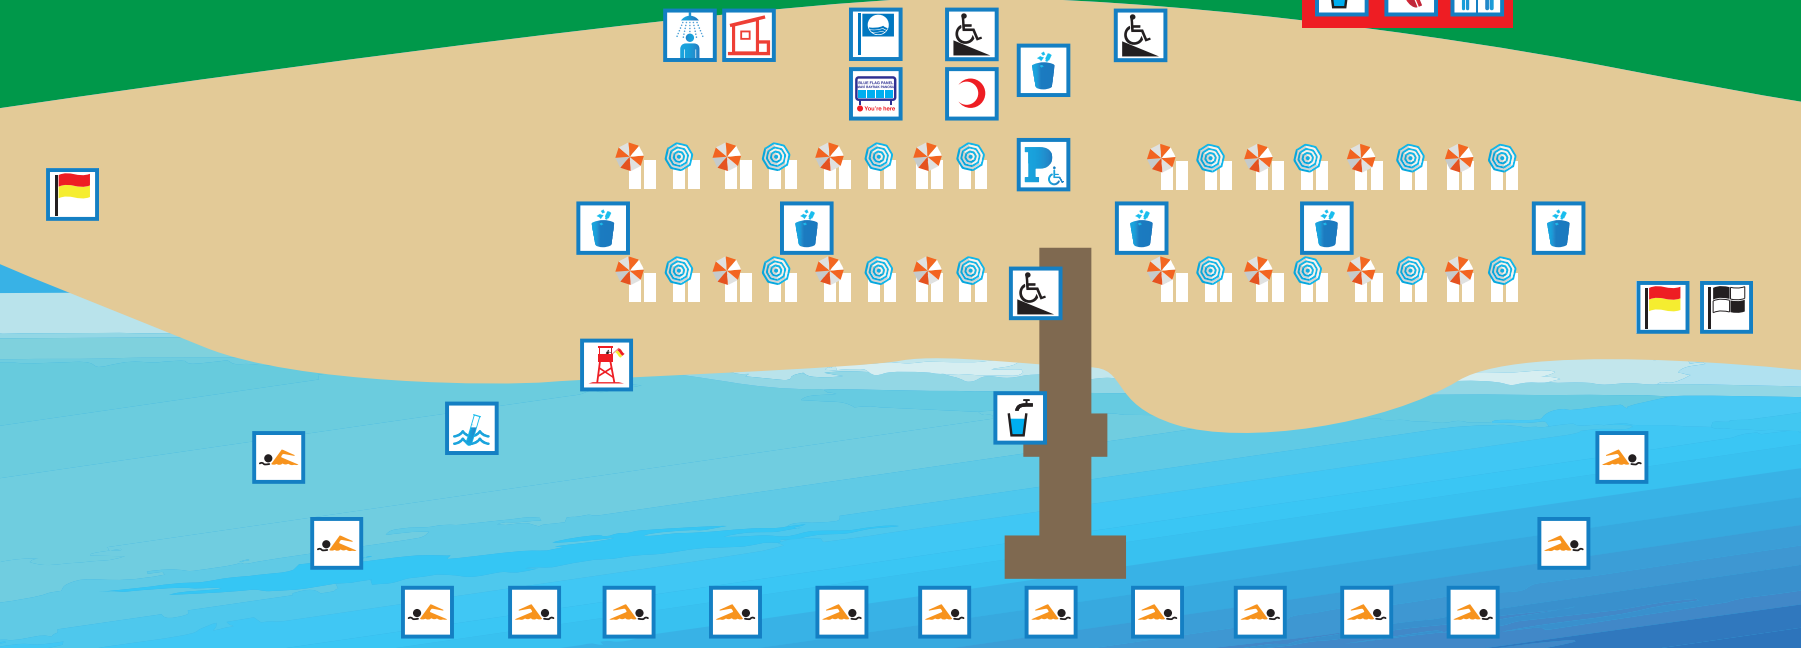

KEFALUKA RESORT OTEL

	BLUE FLAG MAVİ BAYRAK
	BLUE FLAG PANEL MAVİ BAYRAK PANOSU
	INFO MAVİ BAYRAK DANIŞMA NOKTASI
	PHONE TELEFON
	RED CROSS İLKYARDIM
	LIFEGUARD TOWER CANKURTARAN KULESİ
	SWIMMING BORDER YÜZME SINIRI
	BEACH BORDER PLAJ SINIRI
	WATER SPORTS BORDER SU SPORLARI SINIRI
	SAMPLING WATER NUMUNE NOKTASI
	DRINKING WATER İÇME SUYU
	TOILETS TUVALET
	HANDICAPPED TOILET ENGELLİ TUVALETİ
	HANDICAPPED RAMP ENGELLİ RAMPASI
	SHOWER DUŞ
	CABINS SOYUNMA KABİNİ
	PARKING LOT PARK ALANI
	PARKING LOT DISABLED ENGELLİ PARK YERİ
	TRASH BIN ÇÖP KUTUSU
	RECYCLING BIN GERİ DÖNÜŞÜM KUTUSU
	FLOWER ÇİÇEK
	GREEN AREAS YEŞİL ALAN